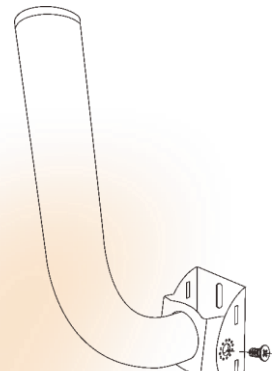

### Overview

Wi-Tek CPE mounting bracket designed for the small-medium CPE application. It adopts modular installation design, support wall and pole-mounted, suitable for square and round pole, can flexibly adapt to a variety of CPEs, and the large Angle can be flexibly adjusted to meet the installation needs of different regions. Made with heavy steel, is baking varnish, anti-ultraviolet, resist corrosion designed for durability in harsh environments.

## Pole Mounted

Insert the metal cable tie through the mounting hole and install it on the pole.

## Wall Mounted

1, Remove the pole mounting assembly and CPE mounting arm.

2, Nail the wall hanging assembly to the wall.

3, Install CPE mounting arm and adjust Angle.

## Angle Adjustment