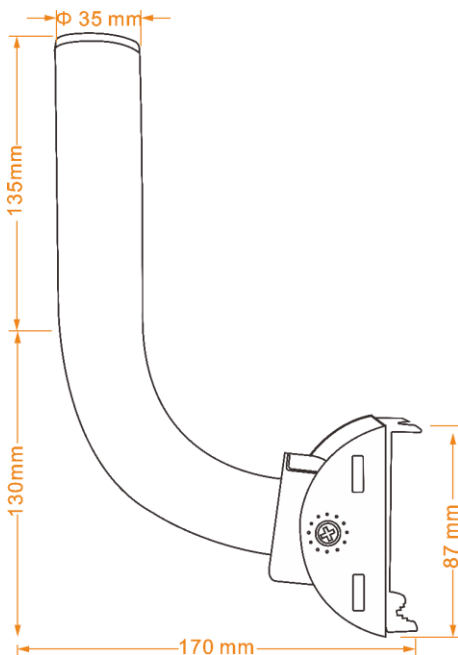

Appearances and Dimensions

WI-BRKC135

Dimensions

Wireless-Tek Technology Limited

Address: Building 3, Units 1801-1807, 1812, Huaqiang Era Plaza,
Tangwei Community, Fuhai Street, Bao'an District, Shenzhen City,
Guangdong Province, China.

Website: www.wireless-tek.com

Tel: 86-0755-32811290

Email: sales@wireless-tek.com

Technical Support: tech@wireless-tek.com

Technical Support

Cloud Management

Company Website