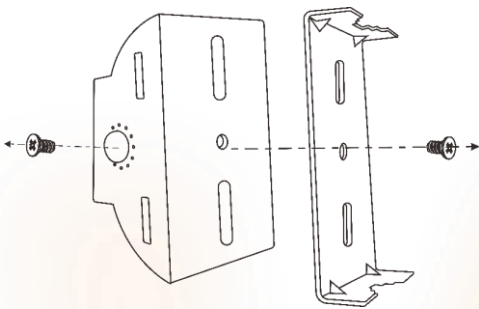

Wall Mounted

1, Remove the pole mounting assembly and CPE mounting arm.