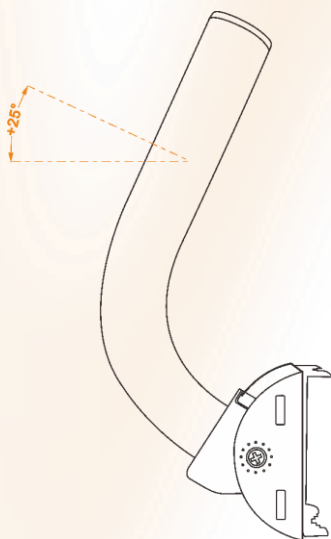

## Pole Mounted

Insert the metal cable tie through the mounting hole and install it on the pole.

## Wall Mounted

1, Remove the pole mounting assembly and CPE mounting arm.

2, Nail the wall hanging assembly to the wall.

3, Install CPE mounting arm and adjust Angle.

## Angle Adjustment