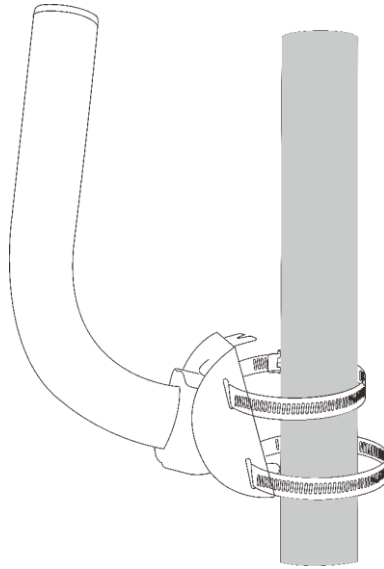

### Overview

Wi-Tek CPE mounting bracket designed for the small-medium CPE application. It adopts modular installation design, support wall and pole-mounted, suitable for square and round pole, can flexibly adapt to a variety of CPEs, and the large Angle can be flexibly adjusted to meet the installation needs of different regions. Made with heavy steel, is baking varnish, anti-ultraviolet, resist corrosion designed for durability in harsh environments.

### Specifications

Products	WI-BRKC135
Mechanical Property	
Material	Steel
Surface Treatment	Baking varnish
Color	White
Installation	<p>&lt;100mm round pole mounted</p> <p>&lt;70mm square pole mounted</p> <p>Wall mounted</p> <p>* An optional higher specification cable tie is available to accommodate larger pole</p>
Adjustable Angle	0~+25° (UP), 0~-45° (DOWN)
Dimensions	<p>265*170*6.7mm @0°</p> <p>φ35mm round arm pole for CPE installation</p>
Weight	0.31kg
Standard Accessories	<p>1*Bracket</p> <p>2*330mm metal cable tie (Supports up to diameter of 100mm round pole)</p>
Optional Accessories	<p>Option A: 2*640mm metal cable tie (Supports up to diameter of 200mm round pole)</p> <p>Option B: 2*960mm metal cable tie (Supports up to diameter of 300mm round pole)</p>

## Pole Mounted

Insert the metal cable tie through the mounting hole and install it on the pole.