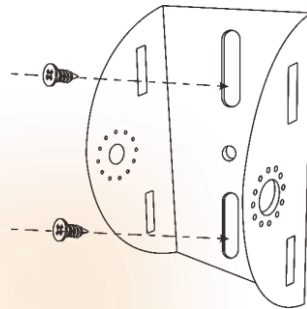

### Overview

Wi-Tek CPE mounting bracket designed for the small-medium CPE application. It adopts modular installation design, support wall and pole-mounted, suitable for square and round pole, can flexibly adapt to a variety of CPEs, and the large Angle can be flexibly adjusted to meet the installation needs of different regions. Made with heavy steel, is baking varnish, anti-ultraviolet, resist corrosion designed for durability in harsh environments.

## Pole Mounted

Insert the metal cable tie through the mounting hole and install it on the pole.

## Wall Mounted

1, Remove the pole mounting assembly and CPE mounting arm.

2, Nail the wall hanging assembly to the wall.

3, Install CPE mounting arm and adjust Angle.

## Angle Adjustment