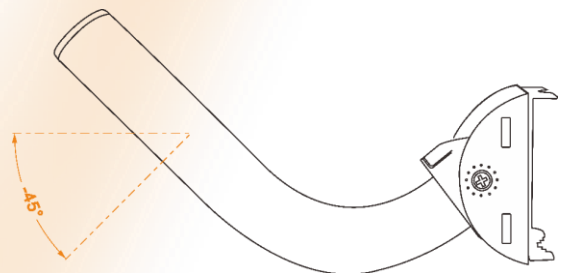

### Overview

Wi-Tek CPE mounting bracket designed for the small-medium CPE application. It adopts modular installation design, support wall and pole-mounted, suitable for square and round pole, can flexibly adapt to a variety of CPEs, and the large Angle can be flexibly adjusted to meet the installation needs of different regions. Made with heavy steel, is baking varnish, anti-ultraviolet, resist corrosion designed for durability in harsh environments.

## Pole Mounted

Insert the metal cable tie through the mounting hole and install it on the pole.

## Wall Mounted

1, Remove the pole mounting assembly and CPE mounting arm.

2, Nail the wall hanging assembly to the wall.

3, Install CPE mounting arm and adjust Angle.

## Angle Adjustment