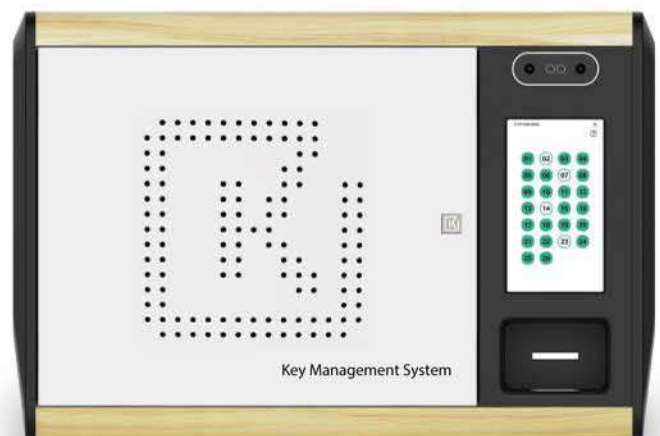

## K26

### Key Management System

KeyLongest is an electro-mechanic key management system, that provides easy plug and play solution to users, which saves the hassle of having to follow the interminable instructions for the installation. Each key that is monitored is permanently attached to the key tags.