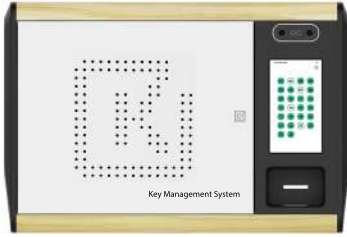

Models

K-Longest

Key cabinet with a solid holed door and a wood-printed spray plate